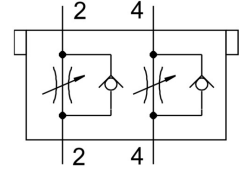

One-way flow control valve CPV10-BS-2XGRAZ-M7

Part number: 184141

FESTO

Data sheet

Feature	Value
Type code	CPV10
Symbol	00991885
Product weight	30 g
Note on materials	RoHS-compliant